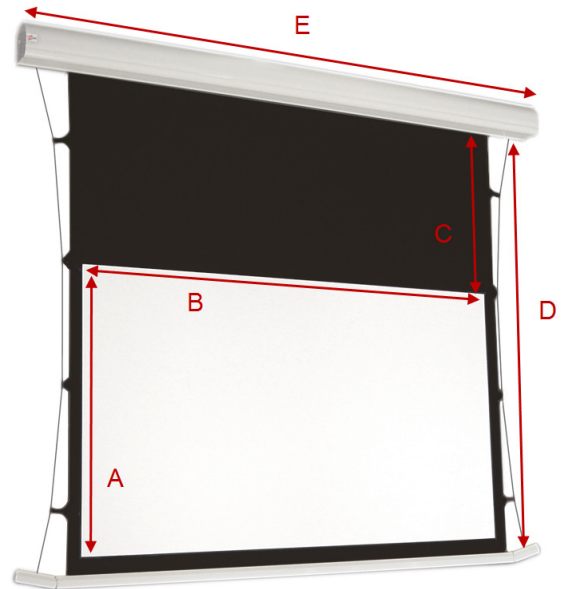

M-tensioned 10606 data sheet

Screen type M-tensioned
Item number 10606
Motor position Right

A 104 cm
B 184 cm
C 40 cm
D 149 cm
E 226 cm

Images

Installation by Beyond the Invisible - UK

www.beamax.com