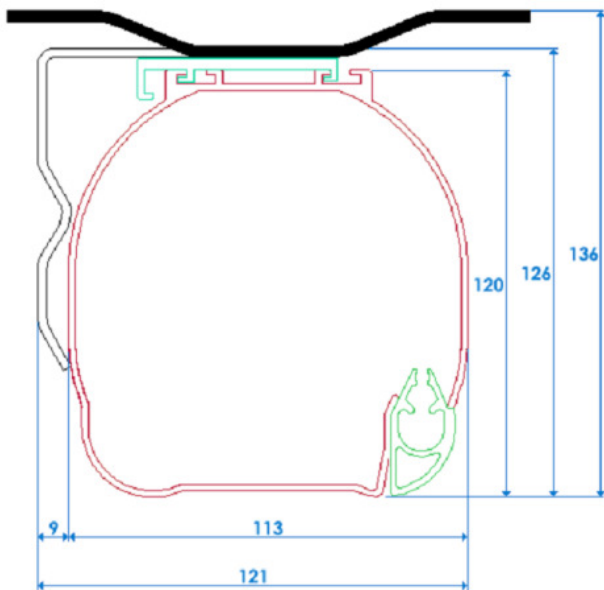

M-tensioned 10606 data sheet

Screen type M-tensioned
Item number 10606
Motor position Right

A 104 cm
B 184 cm
C 40 cm
D 149 cm
E 226 cm

Images

Installation by Beyond the Invisible - UK

www.beamax.com