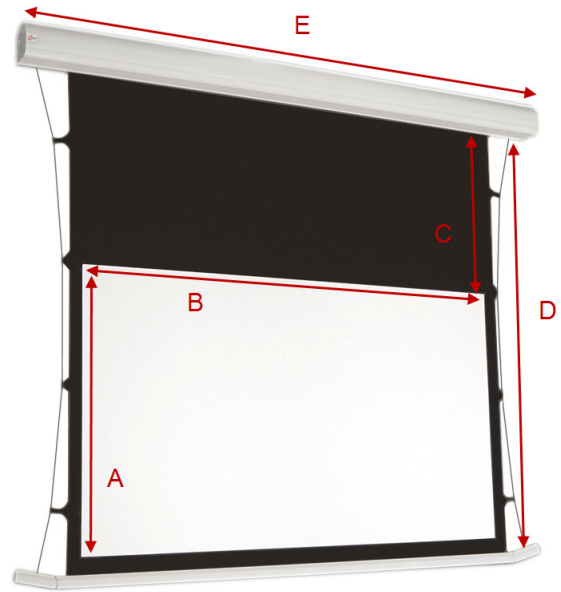

M-tensioned 10608 data sheet

Screen type M-tensioned
Item number 10608
Motor position Right

A 132 cm
B 234 cm
C 40 cm
D 177 cm
E 276 cm

Images

Installation by Beyond the Invisible - UK

www.beamax.com