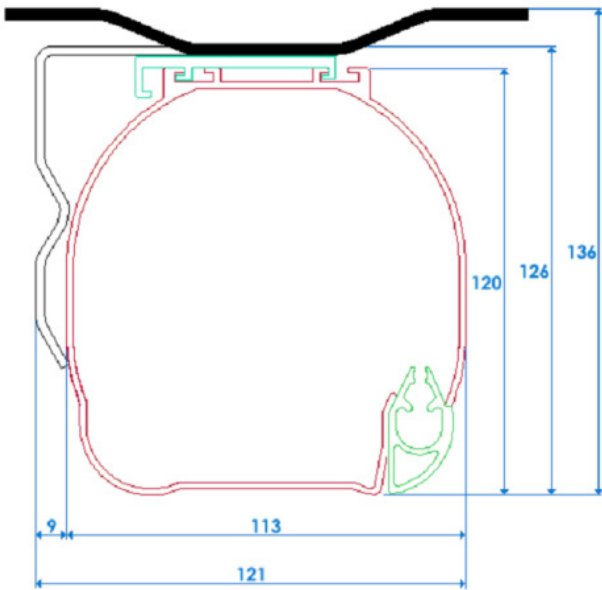

M-tensioned 10608 data sheet

Screen type M-tensioned
Item number 10608
Motor position Right

A 132 cm
B 234 cm
C 40 cm
D 177 cm
E 276 cm

Images

Installation by Beyond the Invisible - UK

www.beamax.com